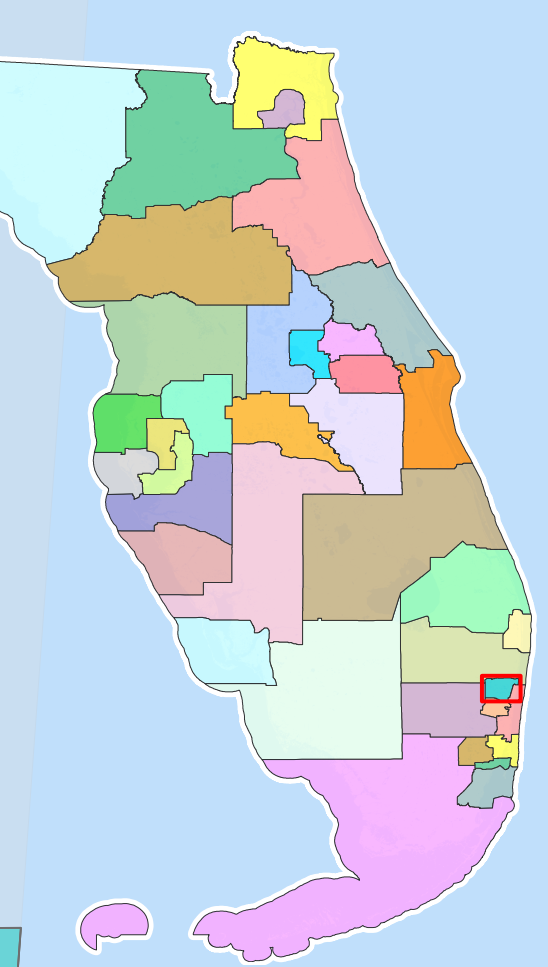

Legend

-  County boundary
-  Interstate
-  US Highway
-  State Road
-  Minor Road
-  Sea, lake, or river
-  10 District boundary & number

District 26

Boca Raton

PALM BEACH

Parkland

Deerfield Beach

District 30

Coconut Creek

Hillsboro Beach

Lighthouse Point

District 35

Coral Springs

BROWARD

District 37

Margate

Pompano Beach

District 32

North Lauderdale

Florida
 State Senate Districts
 S027S8058
 * * * *
 CS/SJR 100
 February 3, 2022

Map produced by
 staff of the Florida
 Senate Committee on
 Reapportionment

Scan QR
 Code to View
 Interactive Map